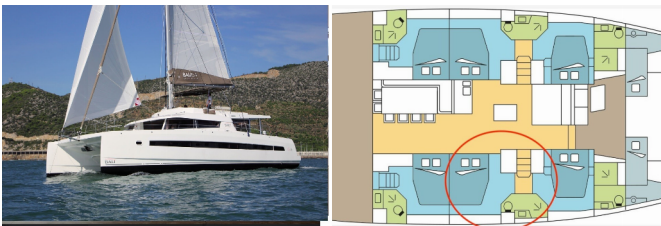

BALI 5.4

ELENWE (2020)

PRIMA SAILING
charter agency

VEMSA D.O.O. • Ozka Ulica 7 • 2310 Slovenska Bistrica • Slovenia

Phone: +386 41 767 155

E-mail: booking@prima-sailing.com

Web: prima-sailing.com

Charter Base	Nassau, Palm Cay Marina, Bahamas
Yacht ID	2606
Charter Brand	Catana
Name	ELENWE
Year	2020
Length	16.80 M
Cabins	6 + 2
Berths	12 + 2
Head/Shower	6 + 2