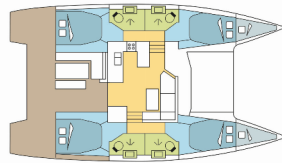

FONTAINE PAJOT ASTREA 42

ELWE (2021)

PRIMA SAILING
charter agency

VEMSA D.O.O. • Ozka Ulica 7 • 2310 Slovenska Bistrica • Slovenia

Phone: +386 41 767 155

E-mail: booking@prima-sailing.com

Web: prima-sailing.com

Charter Base	Grenada, Port Louis Marina, Caribbean
Yacht ID	2604
Charter Brand	Fountaine Pajot
Name	ELWE
Year	2021
Length	12.58 M
Cabins	4 + 2
Berths	8 + 2
Head/Shower	4

COMFORT: Cockpit cushions

DECK: Bimini top, Cockpit fridge, Cockpit table, Cockpit/stern, outside shower, Dinghy, Electric anchor windlass, Swimming ladder

ENTERTAINMENT: Fusion radio, Outdoor speakers

GALLEY: Oven, Refrigerator, Stove

INTERIOR: Electric fans in cabins

NAVIGATION: Autopilot, Depthsounder, GPS chart plotter, Speedometer (Speed log), Wind instrument/Anemometer

SAFETY: VHF radio

SAILS: Electric winch, Lazy bag, Lazy jacks, Self tailing (manual) winch

YACHT ELECTRICS: 12V Socket, Converter 220V/12V, Inverter, Watermaker - desalinator, WC pump