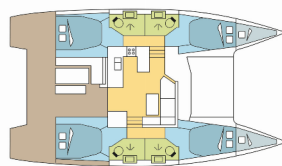

Charter Base	Grenada, Port Louis Marina, Caribbean
Yacht ID	2604
Charter Brand	Fountaine Pajot
Name	ELWE
Year	2021
Length	12.58 M
Cabins	4 + 2
Berths	8 + 2
Head/Shower	4

COMFORT: Cockpit cushions

DECK: Bimini top, Cockpit fridge, Cockpit table, Cockpit/stern, outside shower, Dinghy, Electric anchor windlass, Swimming ladder