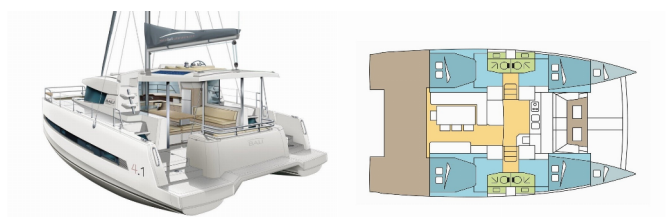

<b>Charter Base</b>	Phuket, Yacht Haven Marina, Thailand
<b>Yacht ID</b>	2592
<b>Charter Brand</b>	Catana
<b>Name</b>	MELETH
<b>Year</b>	2020
<b>Length</b>	12.35 M
<b>Cabins</b>	4 + 2
<b>Berths</b>	8 + 2
<b>Head/Shower</b>	4

**COMFORT:** Cockpit cushions

**DECK:** Bimini top, Cockpit table, Cockpit/stern, outside shower, Davit, Dinghy, Electric anchor windlass, Outboard engine, Swimming ladder

**ENTERTAINMENT:** Fusion radio, Outdoor speakers