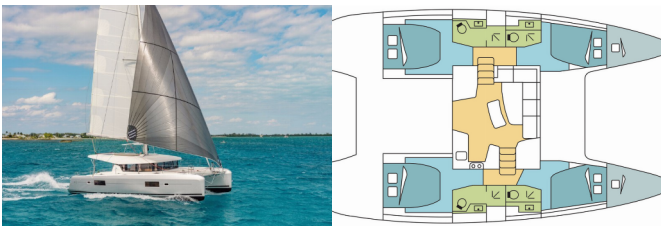

LAGOON 42

JADE (2020)

PRIMA SAILING
charter agency

VEMSA D.O.O. • Ozka Ulica 7 • 2310 Slovenska Bistrica • Slovenia

Phone: +386 41 767 155

E-mail: booking@prima-sailing.com

Web: prima-sailing.com

Charter Base	ACI Marina Dubrovnik, Croatia
Yacht ID	2488
Charter Brand	Lagoon-Bénéteau
Name	JADE
Year	2020
Length	12.80 M
Cabins	4 + 2
Berths	8 + 2 + 2
Head/Shower	4

COMFORT: Cockpit cushions

DECK: Bimini top, Cockpit fridge, Cockpit table, Cockpit/stern, outside shower, Davit, Dinghy, Electric anchor windlass, Swimming ladder

ENTERTAINMENT: Fusion radio, Outdoor speakers