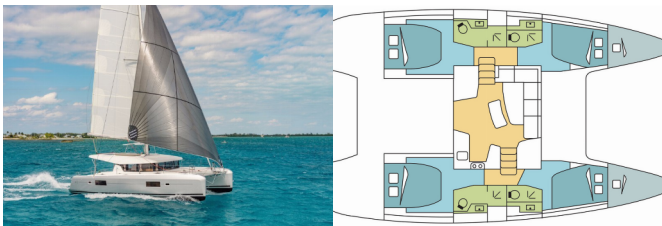

LAGOON 42

JADE (2020)

PRIMA SAILING
charter agency

VEMSA D.O.O. • Ozka Ulica 7 • 2310 Slovenska Bistrica • Slovenia

Phone: +386 41 767 155

E-mail: booking@prima-sailing.com

Web: prima-sailing.com

Charter Base	ACI Marina Dubrovnik, Croatia
Yacht ID	2488
Charter Brand	Lagoon-Bénéteau
Name	JADE
Year	2020
Length	12.80 M
Cabins	4 + 2
Berths	8 + 2 + 2
Head/Shower	4

COMFORT: Cockpit cushions

DECK: Bimini top, Cockpit fridge, Cockpit table, Cockpit/stern, outside shower, Davit, Dinghy, Electric anchor windlass, Swimming ladder

ENTERTAINMENT: Fusion radio, Outdoor speakers