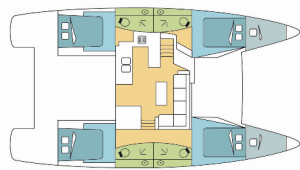

Charter Base	Marina Naviera Balear, Spain
Yacht ID	2436
Charter Brand	Fountaine Pajot
Name	EVE
Year	2020
Length	13.45 M
Cabins	4 + 2
Berths	8 + 2 + 2
Head/Shower	4

COMFORT: Cockpit cushions

DECK: Bimini top, Cockpit fridge, Cockpit table, Cockpit/stern, outside shower, Electric anchor windlass, Swimming ladder