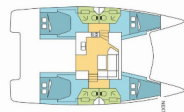

Charter Base	Martinique, Caribbean
Yacht ID	2232
Charter Brand	Fountaine Pajot
Name	HARFANG
Year	2020
Length	11.73 M
Cabins	4
Berths	8 + 2
Head/Shower	4

COMFORT: Cockpit cushions

DECK: Bimini top, Cockpit table, Cockpit/stern, outside shower, Davit, Dinghy, Electric anchor windlass, Swimming ladder