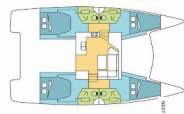

Charter Base	Martinique, Caribbean
Yacht ID	2232
Charter Brand	Fountaine Pajot
Name	HARFANG
Year	2020
Length	11.73 M
Cabins	4
Berths	8 + 2
Head/Shower	4

COMFORT: Cockpit cushions

DECK: Bimini top, Cockpit table, Cockpit/stern, outside shower, Davit, Dinghy, Electric anchor windlass, Swimming ladder