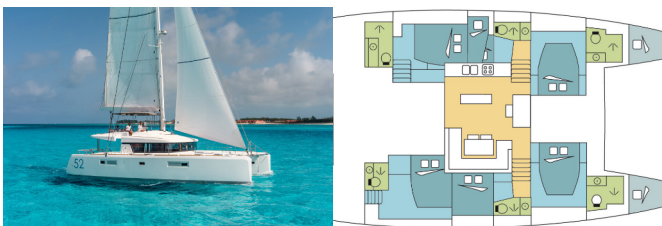

LAGOON 52 F

SIRLI (2020)

PRIMA SAILING
charter agency

VEMSA D.O.O. • Ozka Ulica 7 • 2310 Slovenska Bistrica • Slovenia

Phone: +386 41 767 155

E-mail: booking@prima-sailing.com

Web: prima-sailing.com

Charter Base	St. Martin, Marina De L'Anse Marcel, Caribbean
Yacht ID	2230
Charter Brand	Lagoon-Bénéteau
Name	SIRLI
Year	2020
Length	15.84 M
Cabins	6 + 2
Berths	12 + 2
Head/Shower	6

COMFORT: Cockpit cushions

DECK: Bimini top, Cockpit fridge, Cockpit table, Cockpit/stern, outside shower, Davit, Dinghy, Electric anchor windlass, Flybridge, Swimming ladder

ENTERTAINMENT: Fusion radio, Outdoor speakers

GALLEY: Freezer, Hot water, Oven, Refrigerator, Stove

INTERIOR: Electric fans in cabins

NAVIGATION: Autopilot, Depthsounder, GPS chart plotter, Speedometer (Speed log), Wind instrument/Anemometer

SAFETY: VHF radio

SAILS: Electric winch, Lazy bag, Lazy jacks, Self tailing (manual) winch

YACHT ELECTRICS: 12V Socket, Air Conditioning, Battery charger, Generator, Inverter, USB sockets, Watermaker - desalinator, WC pump