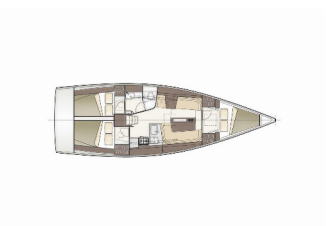

Charter Base	Marina Kastela, Croatia
Yacht ID	223
Charter Brand	Dehler
Name	Redshift
Year	2014
Length	11.30 M
Cabins	3
Berths	6 + 2
Head/Shower	1

COMFORT: Bed linen

DECK: Bathing platform, Bimini top, Cockpit table, Cockpit/stern, outside shower, Dinghy, Electric anchor windlass, Sprayhood, Teak cockpit