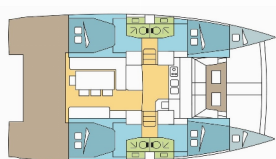

BALI 4.1

IORA (2020)

VEMSA D.O.O. • Ozka Ulica 7 • 2310 Slovenska Bistrica • Slovenia

Phone: +386 41 767 155

E-mail: booking@prima-sailing.com

Web: prima-sailing.com

Charter Base	Guadeloupe, Caribbean
Yacht ID	2228
Charter Brand	Catana
Name	IORA
Year	2020
Length	12.35 M
Cabins	4 + 2
Berths	8 + 2 + 2
Head/Shower	4

COMFORT: Cockpit cushions

DECK: Bathing platform, Bimini top, Cockpit table, Cockpit/stern, outside shower, Davit, Dinghy, Electric anchor windlass, Swimming ladder

ENTERTAINMENT: Fusion radio, Outdoor speakers