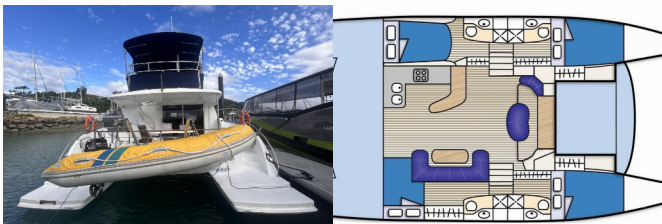

CUMBERLAND 46

DIMANCHE (2008)

PRIMA SAILING
charter agency

VEMSA D.O.O. • Ozka Ulica 7 • 2310 Slovenska Bistrica • Slovenia

Phone: +386 41 767 155

E-mail: booking@prima-sailing.com

Web: prima-sailing.com

DECK: Bimini top, Cockpit/stern, outside shower, Dinghy, Electric anchor windlass, Grill/Barbecue/Plancha, Ice box in cockpit, Swimming ladder

ENTERTAINMENT: CD player, iPod docking system, TV + DVD

GALLEY: Freezer, Microwave, Oven, Refrigerator, Stove

INTERIOR: Electric fans

NAVIGATION: Autopilot, Compass, Depthsounder, GPS chart plotter, Wind instrument/Anemometer

SAFETY: VHF radio

YACHT ELECTRICS: Air Conditioning, Generator, Inverter, USB sockets

Charter Base Whitsundays, Airlie Beach, Coral Sea Marina, Australia And Oceania

Yacht ID 2123

Charter Brand Fountaine Pajot

Name DIMANCHE

Year 2008

Length 14.00 M

Cabins 4

Berths 8

Head/Shower 4