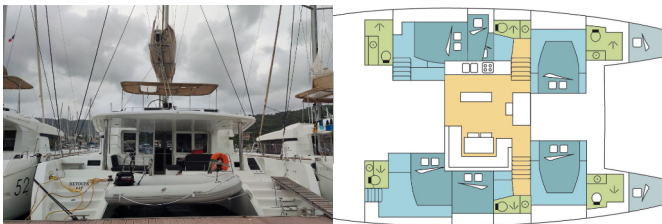

Charter Base	Martinique, Caribbean
Yacht ID	2100
Charter Brand	Lagoon-Bénéteau
Name	KETOUPA
Year	2020
Length	15.84 M
Cabins	6 + 2
Berths	12 + 2
Head/Shower	6

COMFORT: Cockpit cushions

DECK: Bimini top, Cockpit table, Cockpit/stern, outside shower, Davit, Dinghy, Electric anchor windlass, Flybridge, Fridge on flybridge, Swimming ladder