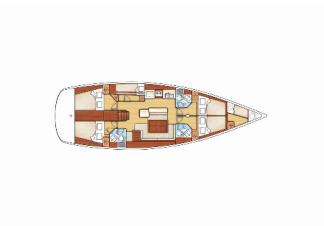

Charter Base	Marina Rogac, Solta Island, Croatia
Yacht ID	209
Charter Brand	Bénéteau
Name	Mississippi
Year	2012
Length	15.42 M
Cabins	5 + 1
Berths	10 + 1 + 1
Head/Shower	3 + 1

COMFORT: Bed linen, Blankets, Pillows