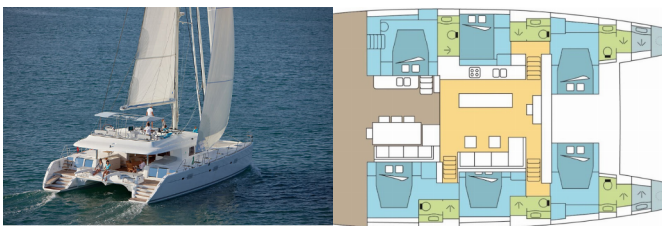

Charter Base	Seychelles, Mahe, Seychelles
Yacht ID	2052
Charter Brand	Lagoon-Bénéteau
Name	DREAM MALLORCA II
Year	2019
Length	18.90 M
Cabins	6 + 2
Berths	12 + 2
Head/Shower	6 + 2

COMFORT: Cockpit cushions

DECK: Bimini top, Cockpit table, Cockpit/stern, outside shower, Davit, Dinghy, Electric anchor windlass, Galley in cockpit, Swimming ladder

ENTERTAINMENT: MP3 Jack-Ipod, Outdoor speakers, Radio

GALLEY: Dishwasher, Freezer, Oven, Refrigerator

INTERIOR: Electric fans, Electric toilet

NAVIGATION: Autopilot, Depthsounder, GPS chart plotter, Speedometer (Speed log), Wind instrument/Anemometer

SAFETY: VHF radio

SAILS: Electric winch, Lazy bag, Lazy jacks, Self tailing (manual) winch