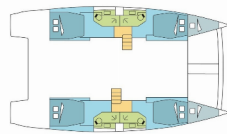

BALI 4.5

CORYLLIS (2019)

PRIMA SAILING
charter agency

VEMSA D.O.O. • Ozka Ulica 7 • 2310 Slovenska Bistrica • Slovenia

Phone: +386 41 767 155

E-mail: booking@prima-sailing.com

Web: prima-sailing.com

Charter Base	Phuket, Yacht Haven Marina, Thailand
Yacht ID	2046
Charter Brand	Catana
Name	CORYLLIS
Year	2019
Length	13.60 M
Cabins	4 + 2
Berths	8 + 2
Head/Shower	4

COMFORT: Cockpit cushions, Sundeck cushions

DECK: Bimini top, Cockpit table, Cockpit/stern, outside shower, Davit, Dinghy, Electric anchor windlass, Flybridge, Swimming ladder

ENTERTAINMENT: Bluetooth player, Fusion radio

GALLEY: Freezer, Ice maker, Refrigerator

INTERIOR: Electric fans in cabins

NAVIGATION: Autopilot, Depthsounder, GPS chart plotter, Speedometer (Speed log), Wind instrument/Anemometer

SAFETY: VHF radio

SAILS: Electric main sail winch, Lazy bag, Lazy jacks

YACHT ELECTRICS: Air Conditioning, Generator, Inverter, Plug 220V, 12 V, Solar panels, Watermaker - desalinator