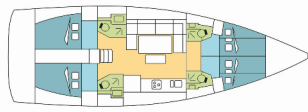

DUFOUR 460 GL

LUCRECE (2017)

PRIMA SAILING
charter agency

VEMSA D.O.O. • Ozka Ulica 7 • 2310 Slovenska Bistrica • Slovenia

Phone: +386 41 767 155

E-mail: booking@prima-sailing.com

Web: prima-sailing.com

Charter Base	Marina Zaton, Croatia
Yacht ID	1905
Charter Brand	Dufour Yachts
Name	LUCRECE
Year	2017
Length	14.15 M
Cabins	4
Berths	8 + 2
Head/Shower	4

COMFORT: Cockpit cushions

DECK: Bimini top, Cockpit table, Cockpit/stern, outside shower, Dinghy, Electric anchor windlass, Outboard engine, Swimming ladder

ENTERTAINMENT: Outdoor speakers, Radio CD mp3 player

GALLEY: Oven, Stove

INTERIOR: Convertible table, Convertible table in salon, Electric fans in cabins

NAVIGATION: Autopilot, Depthsounder, GPS chart plotter - cockpit, Speedometer (Speed log), Wind instrument/Anemometer

SAFETY: VHF radio

SAILS: Self tailing (manual) winch

YACHT ELECTRICS: Inverter