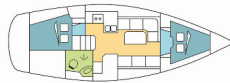

DECK: Bimini top, Cockpit table, Cockpit/stern, outside shower, Dinghy, Electric anchor windlass, Outboard engine, Sprayhood, Swimming ladder, Teak cockpit

ENTERTAINMENT: Outdoor speakers, Radio CD mp3 player