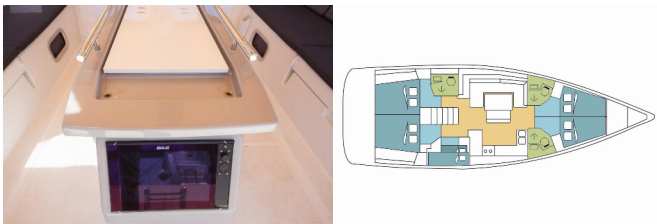

OCEANIS 48

COETIVY (2018)

PRIMA SAILING
charter agency

VEMSA D.O.O. • Ozka Ulica 7 • 2310 Slovenska Bistrica • Slovenia

Phone: +386 41 767 155

E-mail: booking@prima-sailing.com

Web: prima-sailing.com

Charter Base	ACI Marina Dubrovnik, Croatia
Yacht ID	1858
Charter Brand	Bénéteau
Name	COETIVY
Year	2018
Length	14.60 M
Cabins	5
Berths	10 + 2
Head/Shower	3

COMFORT: Cockpit cushions

DECK: Bimini top, Cockpit table, Cockpit/stern, outside shower, Dinghy, Electric anchor windlass, Outboard engine, Sprayhood, Swimming ladder

ENTERTAINMENT: Outdoor speakers

GALLEY: Hot water, Oven, Refrigerator, Stove

INTERIOR: Convertible table, Convertible table in salon, Electric fans in cabins, Electric toilet

NAVIGATION: Autopilot, Depthsounder, GPS chart plotter, Speedometer (Speed log), Wind instrument/Anemometer

SAFETY: VHF radio

SAILS: Lazy bag, Lazy jacks, Self tailing (manual) winch

YACHT ELECTRICS: Air Conditioning, Generator, Inverter