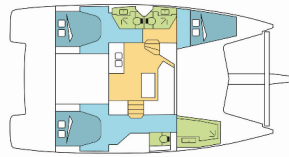

Charter Base	Marina Naviera Balear, Spain
Yacht ID	1829
Charter Brand	Fountaine Pajot
Name	PROMUS
Year	2019
Length	11.73 M
Cabins	3
Berths	6 + 2
Head/Shower	3

COMFORT: Cockpit cushions

DECK: Bimini top, Cockpit fridge, Cockpit table, Cockpit/stern, outside shower, Davit, Dinghy, Electric anchor windlass, Swimming ladder

ENTERTAINMENT: Radio

GALLEY: Oven, Refrigerator, Stove

INTERIOR: Convertible table, Convertible table in salon, Electric fans in cabins, Electric toilet

NAVIGATION: Autopilot, Depthsounder, GPS chart plotter, Speedometer (Speed log), Wind instrument/Anemometer