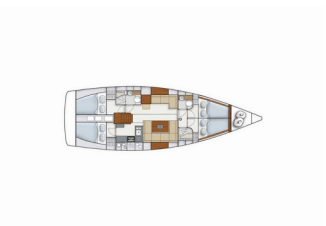

HANSE 445

Maja III (2012)

PRIMA SAILING
charter agency

VEMSA D.O.O. • Ozka Ulica 7 • 2310 Slovenska Bistrica • Slovenia

Phone: +386 41 767 155

E-mail: booking@prima-sailing.com

Web: prima-sailing.com

Charter Base	Marina Mandalina, Croatia
Yacht ID	163
Charter Brand	Hanse Yachts
Name	Maja III
Year	2012
Length	13.52 M
Cabins	4
Berths	8 + 2
Head/Shower	2

COMFORT: Bed linen, Cockpit cushions, Towels

DECK: Anchor with chain, Anchor with rope , Bimini top, Boat hook, Cockpit table, Cockpit/stern, outside shower, Deck brush, Dinghy, Dinghy (byboat) pump, Electric anchor windlass, Fenders, Gangway, Impeller, Mooring ropes , Outboard engine, Plastic bucket, Spare anchor (Reserve, Auxiliary anchor), Sprayhood, Swimming ladder, Teak cockpit, Water hose, Winch handles

ENTERTAINMENT: Fusion radio, Outdoor speakers, TV + DVD

GALLEY: Hot water, Refrigerator

INTERIOR: Yacht keys

NAVIGATION: 3 blade folding propeller, Autopilot, Binoculars, Bow thruster, Echosounder/Depthsounder, GPS chart plotter - cockpit, Harbour guides, Nautical charts, Navigation set, Speedometer (Speed log)

SAFETY: Black Water Tank, Buoyant smoke signal, Emergency tiller, Fire extinguisher , First aid kit , Flashlight, Fog horn, Horseshoe lifebuoy, Life belts (Safety harness), Life jackets, Liferaft , Oars (Paddles), Signal rockets and torches , VHF radio

SAILS: Lazy bag, Lazy jacks, Winch

YACHT ELECTRICS: Shore connection 220 V