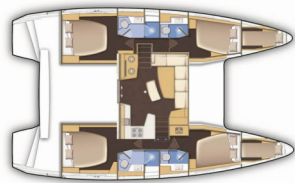

LAGOON 42

That's Life (2019)

PRIMA SAILING
charter agency

VEMSA D.O.O. • Ozka Ulica 7 • 2310 Slovenska Bistrica • Slovenia

Phone: +386 41 767 155

E-mail: booking@prima-sailing.com

Web: prima-sailing.com

Charter Base	Marina Kornati, Croatia
Yacht ID	1534
Charter Brand	Lagoon-Bénéteau
Name	That's Life
Year	2019
Length	12.80 M
Cabins	4 + 2
Berths	8 + 2 + 2
Head/Shower	4

COMFORT: Cockpit cushions

DECK: Bimini top, Cockpit fridge, Cockpit table, Cockpit/stern, outside shower, Dinghy, Electric anchor windlass, Outboard engine 5 HP, Swimming ladder

ENTERTAINMENT: LCD TV, Outdoor speakers, Radio CD player, USB, AUX input

GALLEY: Freezer, Hot water, Microwave

INTERIOR: Electric toilet, Foldable table

NAVIGATION: Autopilot, GPS chart plotter, GPS chart plotter - cockpit, Nautical charts, Pilot book

SAFETY: VHF radio

SAILS: Electric winch

YACHT ELECTRICS: Air Conditioning, Batteries, Battery charger, Generator, Heating, Shore connection 220 V