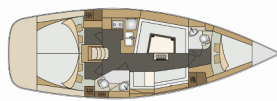

ELAN IMPRESSION 40

Anadea (2017)

PRIMA SAILING
charter agency

VEMSA D.O.O. • Ozka Ulica 7 • 2310 Slovenska Bistrica • Slovenia

Phone: +386 41 767 155

E-mail: booking@prima-sailing.com

Web: prima-sailing.com

Charter Base	Marina Kornati, Croatia
Yacht ID	1525
Charter Brand	Elan Marine
Name	Anadea
Year	2017
Length	11.90 M
Cabins	3
Berths	6 + 2
Head/Shower	2

DECK: Bathing platform, Bimini top, Cockpit table, Cockpit/stern, outside shower, Dinghy, Electric anchor windlass, Sprayhood, Swimming ladder

ENTERTAINMENT: LCD TV, Radio CD mp3 player + USB, Bluetooth, Radio/iPod/iPhone dock station + USB

GALLEY: Hot water, Refrigerator

INTERIOR: Foldable table

NAVIGATION: Autopilot, Bow thruster, Folding propeller, GPS chart plotter, GPS chart plotter - cockpit, Nautical charts, Pilot book

SAFETY: Black Water Tank, VHF radio

YACHT ELECTRICS: Heating, Shore connection 220 V