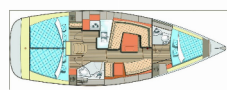

Charter Base	Pula, Marina Polesana, Croatia
Yacht ID	1499
Charter Brand	Elan Marine
Name	Janina
Year	2019
Length	11.90 M
Cabins	3
Berths	6 + 2
Head/Shower	2

COMFORT: Bed linen, Blankets, Pillows

DECK: Anchor Delta, Bathing platform, Bimini top, Cockpit table, Cockpit/stern, outside shower, Dinghy, Electric anchor windlass, LED outdoor ambiance lights, Sprayhood