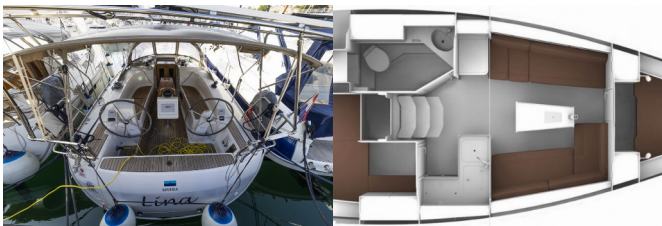

Charter Base	Marina Tankerkomerc, Croatia
Yacht ID	1480
Charter Brand	Bavaria Yachtbau
Name	Lina
Year	2019
Length	9.99 M
Cabins	2
Berths	4 + 2
Head/Shower	1

COMFORT: Bed linen

DECK: Bathing platform, Bimini top, Cockpit table, Cockpit/stern, outside shower, Dinghy, Electric anchor windlass, Gangway, Main anchor, Mooring ropes, Sprayhood, Swimming ladder