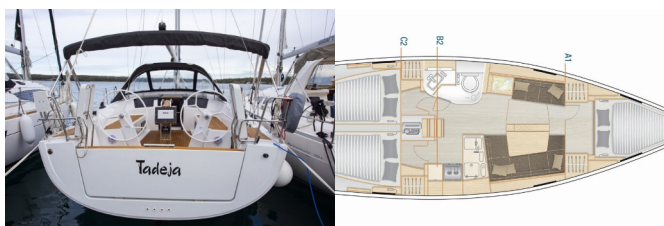

ENTERTAINMENT: TV

NAVIGATION: Bow thruster

YACHT ELECTRICS: Heating

Charter Base ACI Marina Pula, Croatia

Yacht ID 1390

Charter Brand Hanse Yachts

Name Tadeja

Year 2019