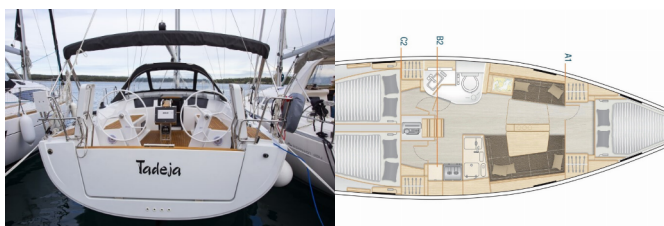

HANSE 388

Tadeja (2019)

PRIMA SAILING
charter agency

VEMSA D.O.O. • Ozka Ulica 7 • 2310 Slovenska Bistrica • Slovenia

Phone: +386 41 767 155

E-mail: booking@prima-sailing.com

Web: prima-sailing.com

ENTERTAINMENT: TV

NAVIGATION: Bow thruster

YACHT ELECTRICS: Heating

Charter Base	ACI Marina Pula, Croatia

Yacht ID	1390

Charter Brand	Hanse Yachts

Name	Tadeja

Year	2019

Length	11.40 M

Cabins	3

Berths	6 + 3

Head/Shower	1