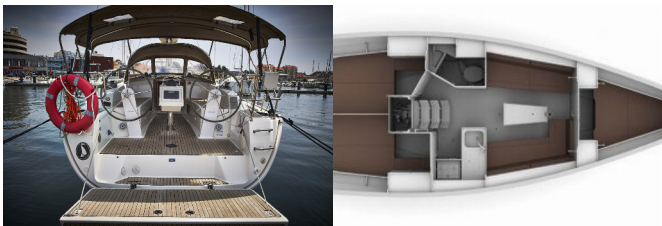

Charter Base	Marina Kornati, Croatia
Yacht ID	1365
Charter Brand	Bavaria Yachtbau
Name	Wild Love
Year	2017
Length	9.99 M
Cabins	3
Berths	6 + 2
Head/Shower	1

DECK: Bimini top, Cockpit table, Cockpit/stern, outside shower, Electric anchor windlass, Sprayhood

ENTERTAINMENT: AUX Input, CD player, Outdoor speakers, USB

GALLEY: Hot water

NAVIGATION: Autopilot, GPS chart plotter, GPS chart plotter - cockpit, Navigation (Nautical) charts and nautical guide , Pilot book