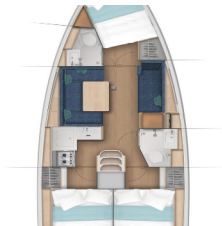

SUN ODYSSEY 380

212091 (2025)

PRIMA SAILING
charter agency

VEMSA D.O.O. • Ozka Ulica 7 • 2310 Slovenska Bistrica • Slovenia

Phone: +386 41 767 155

E-mail: booking@prima-sailing.com

Web: prima-sailing.com

Charter Base	Skopelos, Neo Klima Harbor, Greece
Yacht ID	12093
Charter Brand	Jeanneau
Name	212091
Year	2025
Length	11.22 M
Cabins	3
Berths	6 + 2
Head/Shower	2

COMFORT: Cockpit cushions

DECK: Bathing platform, Bimini top, Cockpit table, Cockpit/stern, outside shower, Dinghy, Electric anchor windlass, Outboard engine, Teak cockpit

ENTERTAINMENT: Outdoor speakers, Snorkeling equipment