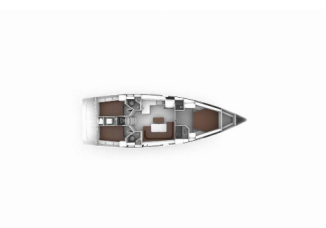

| | |
|----------------------|------------------|
| Charter Base | Göcek, Turkey |
| Yacht ID | 12059 |
| Charter Brand | Bavaria Yachtbau |
| Name | Elea |
| Year | 2025 |
| Length | 14.27 M |
| Cabins | 3 |
| Berths | 6 |
| Head/Shower | 3 |