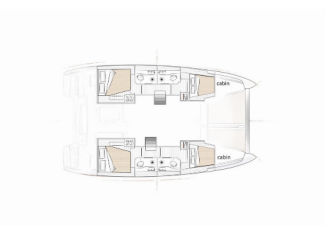

EXCESS 12

Kiss Me Twice (2020)

PRIMA SAILING
charter agency

VEMSA D.O.O. • Ozka Ulica 7 • 2310 Slovenska Bistrica • Slovenia

Phone: +386 41 767 155

E-mail: booking@prima-sailing.com

Web: prima-sailing.com

Charter Base	Yachtclub Seget (Marina Baotić), Croatia
Yacht ID	11908
Charter Brand	Excess
Name	Kiss Me Twice
Year	2020
Length	11.81 M
Cabins	4 + 2
Berths	8 + 2 + 2
Head/Shower	4 + 1

ADDITIONAL: Flag

COMFORT: Blankets, Pillows, Sheets

DECK: Anchor with chain, Bilge pump - Mechanic, Boat hook, Canister for water, Cockpit table, Cockpit/stern, outside shower, Deck brush, Dinghy, Electric anchor windlass, Fenders, Floating rope, Gangway, Jerry cans for diesel, Mooring ropes , Round/globular fender, Spare anchor (Reserve, Auxiliary anchor), Water hose, Winch handles

GALLEY: Broom and dustpan, Electrical kettle, Gas bottles, Hot water, Kitchen utensils (Galley equipment, cutlery)

INTERIOR: Barometer, Clock, Clothes hangers, Thermometer, Toilet brush, Yacht documents

NAVIGATION: Autopilot, Binoculars, Echosounder/Depthsounder, GPS chart plotter, Navigation (Nautical) charts and nautical guide , Navigation set, Radar reflector, Speedometer (Speed log), Wind instrument/Anemometer

SAFETY: Flashlight, Horseshoe lifebuoy, Life belts (Safety harness), Life jackets, Liferaft , Oars (Paddles), Set of tools , VHF radio

YACHT ELECTRICS: Battery charger , Bilge pump - Electric, Start battery