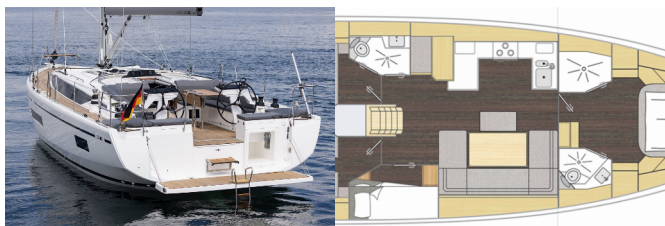

Web: [prima-sailing.com](http://prima-sailing.com)

<b>Charter Base</b>	Marina Split - ACI , Croatia
<b>Yacht ID</b>	11906
<b>Charter Brand</b>	Bavaria Yachtbau
<b>Name</b>	No Name
<b>Year</b>	2025
<b>Length</b>	14.50 M
<b>Cabins</b>	4
<b>Berths</b>	8 + 1
<b>Head/Shower</b>	2

**COMFORT:** Bed linen, Blankets, Pillows, Towels

**DECK:** Anchor with chain, Anchor with rope , Bilge pump - Mechanic, Bimini top, Black ball, Boat hook, Bosun's chair (Safe seat) (boatswain's chair), Cockpit/stern, outside shower, Deck brush, Dinghy, Dinghy (byboat) pump, Electric anchor windlass, Fenders, Fuel funnel, Gangway, Jerry cans for diesel, Main anchor, Main Deck Compass, Mooring ropes , Outboard engine, Plastic bucket, Sprayhood, Swimming ladder, Teak cockpit, Water hose, Winch handles