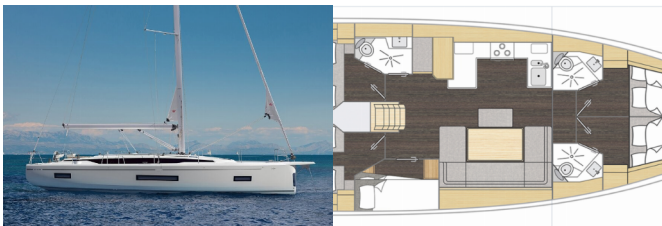

Charter Base	Marina Mandalina, Croatia
Yacht ID	11882
Charter Brand	Bavaria Yachtbau
Name	Rib Eye
Year	2025
Length	14.50 M
Cabins	5
Berths	10 + 2
Head/Shower	3

DECK: Anchor winch remote control, Bimini top, Cockpit fridge, Cockpit grill, Cockpit light, Cockpit/stern, outside shower, Dinghy, Electric anchor windlass, Folding cockpit table, Lowerable cockpit table, Sprayhood, Teak cockpit

ENTERTAINMENT: FUSION sound system, Outdoor speakers, TV

GALLEY: Hot water, Refrigerator

INTERIOR: Indirect lighting in cabins and salon

NAVIGATION: Autopilot, Bow thruster, Depthsounder, GPS chart plotter - cockpit, Speedometer (Speed log), Wind instrument/Anemometer, Wind/speed/depth instruments