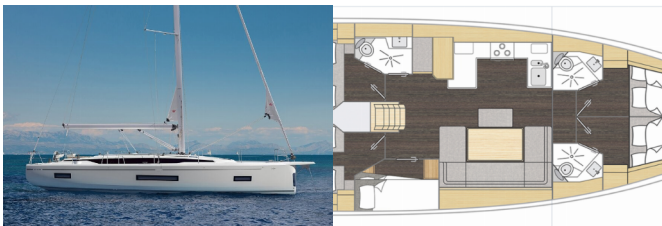

BAVARIA C46

Rib Eye (2025)

PRIMA SAILING
charter agency

VEMSA D.O.O. • Ozka Ulica 7 • 2310 Slovenska Bistrica • Slovenia

Phone: +386 41 767 155

E-mail: booking@prima-sailing.com

Web: prima-sailing.com

| | |
|----------------------|---------------------------|
| Charter Base | Marina Mandalina, Croatia |
| Yacht ID | 11882 |
| Charter Brand | Bavaria Yachtbau |
| Name | Rib Eye |
| Year | 2025 |
| Length | 14.50 M |
| Cabins | 5 |
| Berths | 10 + 2 |
| Head/Shower | 3 |

DECK: Anchor winch remote control, Bimini top, Cockpit fridge, Cockpit grill, Cockpit light, Cockpit/stern, outside shower, Dinghy, Electric anchor windlass, Folding cockpit table, Lowerable cockpit table, Sprayhood, Teak cockpit

ENTERTAINMENT: FUSION sound system, Outdoor speakers, TV

GALLEY: Hot water, Refrigerator

INTERIOR: Indirect lighting in cabins and salon

NAVIGATION: Autopilot, Bow thruster, Depthsounder, GPS chart plotter - cockpit, Speedometer (Speed log), Wind instrument/Anemometer, Wind/speed/depth instruments