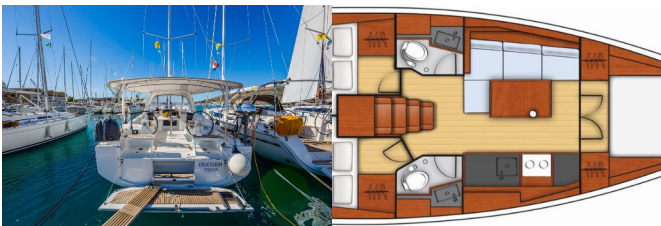

OCEANIS 38.1

Obsession (2018)

PRIMA SAILING
charter agency

VEMSA D.O.O. • Ozka Ulica 7 • 2310 Slovenska Bistrica • Slovenia

Phone: +386 41 767 155

E-mail: booking@prima-sailing.com

Web: prima-sailing.com

COMFORT: Cockpit cushions

DECK: Bimini top, Cockpit table, Cockpit/stern, outside shower, Outboard engine, Sprayhood

ENTERTAINMENT: Fusion radio

INTERIOR: Electric toilet

NAVIGATION: Autopilot, Depthsounder, GPS, GPS chart plotter - cockpit, Logge/Lot/Speed

SAFETY: Extra water tank, VHF radio

YACHT ELECTRICS: Heating, Inverter

Charter Base	ACI Marina Dubrovnik, Croatia
Yacht ID	1188
Charter Brand	Bénéteau
Name	Obsession
Year	2018
Length	11.50 M
Cabins	3
Berths	6 + 2
Head/Shower	2