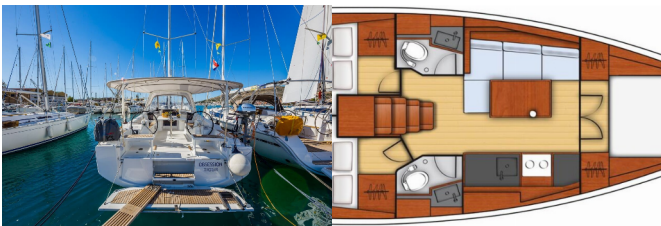

OCEANIS 38.1

Obsession (2018)

PRIMA SAILING
charter agency

VEMSA D.O.O. • Ozka Ulica 7 • 2310 Slovenska Bistrica • Slovenia

Phone: +386 41 767 155

E-mail: booking@prima-sailing.com

Web: prima-sailing.com

COMFORT: Cockpit cushions

DECK: Bimini top, Cockpit table, Cockpit/stern, outside shower, Outboard engine, Sprayhood

ENTERTAINMENT: Fusion radio

INTERIOR: Electric toilet

NAVIGATION: Autopilot, Depthsounder, GPS, GPS chart plotter - cockpit, Logge/Lot/Speed

SAFETY: Extra water tank, VHF radio

YACHT ELECTRICS: Heating, Inverter, Solar panels

Charter Base	ACI Marina Dubrovnik, Croatia
Yacht ID	1188
Charter Brand	Bénéteau
Name	Obsession
Year	2018
Length	11.50 M
Cabins	3
Berths	6 + 2
Head/Shower	2