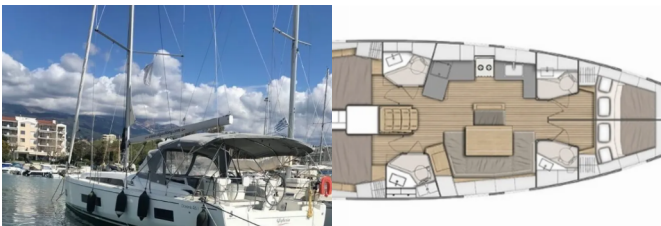

OCEANIS 46.1

Glykeria (2020)

PRIMA SAILING
charter agency

VEMSA D.O.O. • Ozka Ulica 7 • 2310 Slovenska Bistrica • Slovenia

Phone: +386 41 767 155

E-mail: booking@prima-sailing.com

Web: prima-sailing.com

Charter Base	Marina Lefkas, Greece
Yacht ID	11816
Charter Brand	Bénéteau
Name	Glykeria
Year	2020
Length	14.60 M
Cabins	4
Berths	8 + 2
Head/Shower	4

COMFORT: Cockpit cushions

DECK: Bimini top, Sprayhood

ENTERTAINMENT: Outdoor speakers

GALLEY: Refrigerator

INTERIOR: Electric fans

NAVIGATION: Autopilot, Bow thruster,
Echosounder/Depthsounder, GPS chart plotter - cockpit, Log,
Speed, Depth- echo sounder