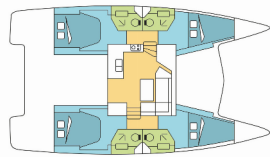

Charter Base	Marina Lefkas, Greece
Yacht ID	11815
Charter Brand	Fountaine Pajot
Name	Elia
Year	2024
Length	11.93 M
Cabins	4
Berths	8
Head/Shower	4

COMFORT: Cockpit cushions

DECK: Bimini top, Sprayhood

ENTERTAINMENT: Outdoor speakers, Radio CD player