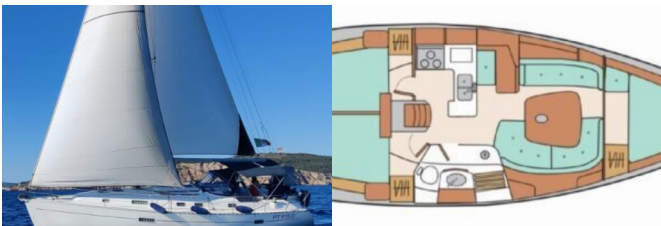

OCEANIS 361

Anthemis (2003)

PRIMA SAILING
charter agency

VEMSA D.O.O. • Ozka Ulica 7 • 2310 Slovenska Bistrica • Slovenia

Phone: +386 41 767 155

E-mail: booking@prima-sailing.com

Web: prima-sailing.com

Charter Base	Sardinia, Punta Nuraghe, Italy
Yacht ID	11804
Charter Brand	Bénéteau
Name	Anthemis
Year	2003
Length	11.10 M
Cabins	3
Berths	6
Head/Shower	1

COMFORT: Cockpit cushions

DECK: Anchor, Anchor with chain, Bathing platform, Gangway, Teak cockpit, Tender

ENTERTAINMENT: Outdoor speakers, TV

GALLEY: Refrigerator, Sink

INTERIOR: Electric toilet

NAVIGATION: Bow thruster, GPS chart plotter, GPS chart plotter - cockpit

SAILS: Electric winch

YACHT ELECTRICS: Air Conditioning, Inverter, Service batteries, Solar panels