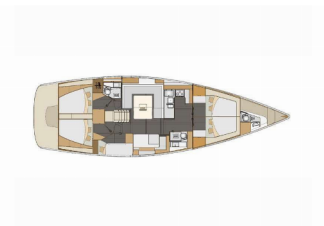

Charter Base	Pula, Marina Polesana, Croatia
Yacht ID	11789
Charter Brand	Elan Marine
Name	Friends
Year	2017
Length	15.20 M
Cabins	4 + 1
Berths	8 + 2 + 1
Head/Shower	2 + 1

COMFORT: Bedlinen and towels, Cockpit cushions

DECK: Anchor with chain, Bathing platform, Bilge pump - Mechanic, Bimini top, Boat hook, Cockpit fridge, Cockpit light, Cockpit table, Cockpit/stern, outside shower, Dinghy, Electric anchor windlass, Fenders, Jerry cans for diesel, Sprayhood, Swimming ladder, Teak cockpit