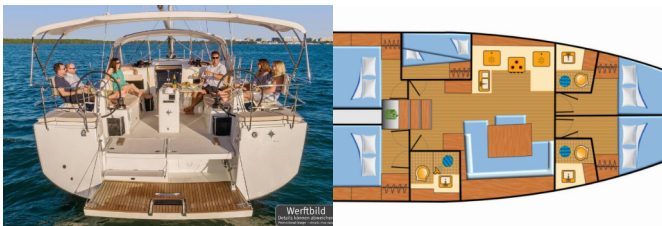

SUN ODYSSEY 490

No Name4 (2025)

PRIMA SAILING
charter agency

VEMSA D.O.O. • Ozka Ulica 7 • 2310 Slovenska Bistrica • Slovenia

Phone: +386 41 767 155

E-mail: booking@prima-sailing.com

Web: prima-sailing.com

Charter Base	Marina Split - ACI , Croatia
Yacht ID	11773
Charter Brand	Jeanneau
Name	No Name4
Year	2025
Length	14.42 M
Cabins	5 + 1
Berths	10 + 1 + 1
Head/Shower	3

DECK: Bimini top, Cockpit table, Cockpit/stern, outside shower, Dinghy, Electric anchor windlass, Outboard engine, Sprayhood

ENTERTAINMENT: Radio, USB, Bluetooth, TV, Wi-Fi Internet

GALLEY: Kitchen utensils (Galley equipment, cutlery), Oven, Refrigerator, Stove

NAVIGATION: Autopilot, Bow thruster, GPS chart plotter, GPS chart plotter - cockpit, Log, Speed, Depth- echo sounder

SAFETY: Black Water Tank, Distress signals, Fire axe, Fire extinguisher , First aid kit , Life belts (Safety harness), Life jackets, Liferaft , VHF radio

YACHT ELECTRICS: Air Conditioning, Battery charger , Generator, Shore power cable, Water heater