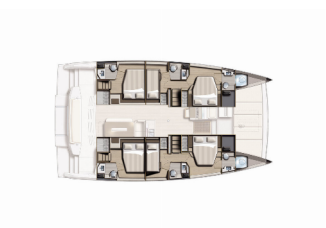

BALI 4.8

Silver Dolphin (2025)

PRIMA SAILING
charter agency

VEMSA D.O.O. • Ozka Ulica 7 • 2310 Slovenska Bistrica • Slovenia

Phone: +386 41 767 155

E-mail: booking@prima-sailing.com

Web: prima-sailing.com

Charter Base	Marina Di Porto Rotondo/Punta Nuraghe, Italy
Yacht ID	11711
Charter Brand	Catana
Name	Silver Dolphin
Year	2025
Length	14.86 M
Cabins	4 + 2
Berths	8 + 2
Head/Shower	6

COMFORT: Cockpit cushions

DECK: Bimini top, Cockpit table, Cockpit/stern, outside shower, Teak deck

ENTERTAINMENT: Radio

GALLEY: Refrigerator

INTERIOR: Electric toilet

NAVIGATION: Autopilot, GPS chart plotter, Wind/speed/depth instruments