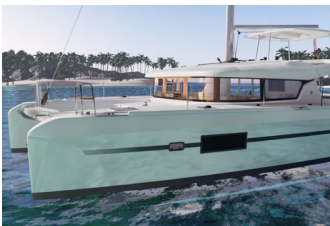

LAGOON 42

Brunhilde (2025)

PRIMA SAILING
charter agency

VEMSA D.O.O. • Ozka Ulica 7 • 2310 Slovenska Bistrica • Slovenia

Phone: +386 41 767 155

E-mail: booking@prima-sailing.com

Web: prima-sailing.com

Charter Base	La Lonja Marina Charter, Spain
Yacht ID	11707
Charter Brand	Lagoon-Bénéteau
Name	Brunhilde
Year	2025
Length	12.80 M
Cabins	4 + 2
Berths	8 + 2 + 2
Head/Shower	4

COMFORT: Cockpit cushions

DECK: Anchor winch remote control, Bimini top, Cockpit/stern, outside shower, Electric anchor windlass, Sprayhood

ENTERTAINMENT: AUX Input, Radio mp3 player, TV + DVD

GALLEY: Hot water, Kitchen utensils (Galley equipment, cutlery)

INTERIOR: Electric toilet

NAVIGATION: AIS, Autopilot, GPS chart plotter, Wind instrument/Anemometer

SAFETY: EPIRB-Distress radio beacons, Inflatable lifejacket, Liferaft, VHF radio

SAILS: Electric winch

YACHT ELECTRICS: Air Conditioning, Generator, Heating, Inverter, Solar panels, Watermaker - desalinator