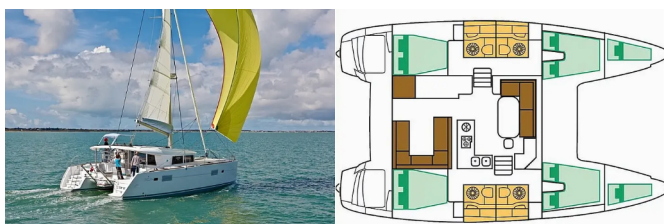

LAGOON 400 S2

Ipanema (2016)

PRIMA SAILING
charter agency

VEMSA D.O.O. • Ozka Ulica 7 • 2310 Slovenska Bistrica • Slovenia

Phone: +386 41 767 155

E-mail: booking@prima-sailing.com

Web: prima-sailing.com

DECK: Dinghy

ENTERTAINMENT: Outdoor speakers, Radio CD mp3 player

GALLEY: Kitchen utensils (Galley equipment, cutlery)

INTERIOR: Electric fans in cabins

NAVIGATION: Autopilot, GPS chart plotter - cockpit, Log, Speed, Depth- echo sounder

YACHT ELECTRICS: Batteries, Inverter, Solar panels

Charter Base	Alimos Marina, Greece

Yacht ID	11681

Charter Brand	Lagoon-Bénéteau

Name	Ipanema

Year	2016

Length	11.97 M

Cabins	4 + 2

Berths	8 + 2

Head/Shower	4 + 1