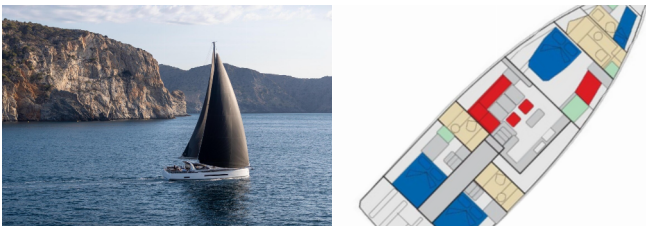

JEANNEAU 55

Marina (2025)

PRIMA SAILING
charter agency

VEMSA D.O.O. • Ozka Ulica 7 • 2310 Slovenska Bistrica • Slovenia

Phone: +386 41 767 155

E-mail: booking@prima-sailing.com

Web: prima-sailing.com

Charter Base	Salerno, Italy
Yacht ID	11603
Charter Brand	Jeanneau
Name	Marina
Year	2025
Length	16.98 M
Cabins	3 + 1
Berths	6 + 2 + 1
Head/Shower	3 + 1

DECK: Bathing platform, Bimini top, Electric anchor windlass, Sprayhood, Teak deck

ENTERTAINMENT: Outdoor speakers, Radio, USB, Bluetooth

INTERIOR: Convertible table in salon, Electric toilet

NAVIGATION: Autopilot, Bow thruster, GPS chart plotter, GPS chart plotter - cockpit, Stern thruster, Wind/speed/depth instruments

SAFETY: Black Water Tank, VHF radio

SAILS: Electric main sail winch

YACHT ELECTRICS: Air Conditioning, Generator, USB sockets, Watermaker - desalinator