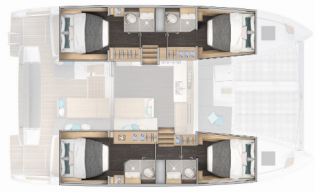

LAGOON 43

Wanderer (2025)

PRIMA SAILING
charter agency

VEMSA D.O.O. • Ozka Ulica 7 • 2310 Slovenska Bistrica • Slovenia

Phone: +386 41 767 155

E-mail: booking@prima-sailing.com

Web: prima-sailing.com

Charter Base	Marina Frapa, Croatia
Yacht ID	11586
Charter Brand	Lagoon-Bénéteau
Name	Wanderer
Year	2025
Length	13.85 M
Cabins	4 + 2
Berths	8 + 2 + 2
Head/Shower	4

COMFORT: Beach towel, Cockpit cushions

DECK: Cockpit fridge, Cockpit table, Hard Top Bimini, Teak cockpit

ENTERTAINMENT: CD player, Outdoor speakers, Stand up paddle (SUP) - FREE, TV, Underwater lights, Wi-Fi Internet

GALLEY: Electrical filter coffee maker, Freezer, Kitchen utensils (Galley equipment, cutlery), Oven, Refrigerator, Stove

INTERIOR: Convertible table in salon, Electric fans, Electric toilet

NAVIGATION: Autopilot, GPS chart plotter, Navigation (Nautical) charts and nautical guide , Pilot book, Tridata

SAILS: Electric winch

YACHT ELECTRICS: Air Conditioning, Battery charger , Generator, Watermaker - desalinator