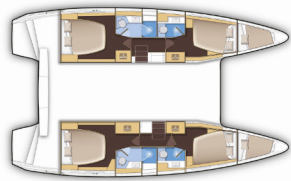

LAGOON 42

Amici (2020)

PRIMA SAILING
charter agency

VEMSA D.O.O. • Ozka Ulica 7 • 2310 Slovenska Bistrica • Slovenia

Phone: +386 41 767 155

E-mail: booking@prima-sailing.com

Web: prima-sailing.com

Charter Base	Alimos Marina, Greece
Yacht ID	11553
Charter Brand	Lagoon-Bénéteau
Name	Amici
Year	2020
Length	12.80 M
Cabins	6
Berths	10 + 2
Head/Shower	4

COMFORT: Cockpit cushions

DECK: Bimini Top - Mini, Galley in cockpit, Sprayhood

ENTERTAINMENT: Radio CD mp3 player + USB, Bluetooth

INTERIOR: Convertible table, Electric fans in cabins, Electric toilet

NAVIGATION: Autopilot, Echosounder/Depthsounder, GPS chart plotter - cockpit, Log, Speed, Depth- echo sounder, Wind/speed/depth instruments