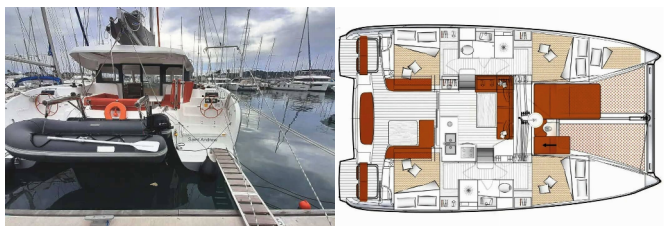

EXCESS 11

Saint Andrew (2024)

PRIMA SAILING
charter agency

VEMSA D.O.O. • Ozka Ulica 7 • 2310 Slovenska Bistrica • Slovenia

Phone: +386 41 767 155

E-mail: booking@prima-sailing.com

Web: prima-sailing.com

Charter Base	Lavrion, Main Port, Greece
Yacht ID	11526
Charter Brand	Excess
Name	Saint Andrew
Year	2024
Length	11.42 M
Cabins	5
Berths	10
Head/Shower	2

COMFORT: Bedlinen and towels, Blankets, Pillows

DECK: Bimini top, Cockpit table, Cockpit/stern, outside shower, Dinghy with outboard engine, Gangway, Sprayhood, Swimming ladder

ENTERTAINMENT: Outdoor speakers

GALLEY: Gas bottles, Hot water, Refrigerator

NAVIGATION: Autopilot, Echosounder/Depthsounder, GPS chart plotter - cockpit, Wind instrument/Anemometer, Windex

SAILS: Lazy bag, Lazy jacks

YACHT ELECTRICS: 12V Socket, 220V socket, Air Conditioning, Battery charger , Generator