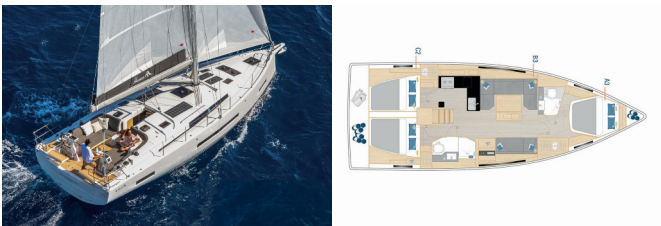

HANSE 410

#062 (2025)

PRIMA SAILING
charter agency

VEMSA D.O.O. • Ozka Ulica 7 • 2310 Slovenska Bistrica • Slovenia

Phone: +386 41 767 155

E-mail: booking@prima-sailing.com

Web: prima-sailing.com

Charter Base	Marina Kornati, Croatia
Yacht ID	11521
Charter Brand	Hanse Yachts
Name	#062
Year	2025
Length	12.55 M
Cabins	3
Berths	6 + 2
Head/Shower	2

COMFORT: Bed linen

DECK: Bathing platform, Bimini top, Cockpit table, Cockpit/stern, outside shower, Dinghy, Sprayhood, Teak cockpit

ENTERTAINMENT: Outdoor speakers, Radio CD mp3 player + USB

GALLEY: Hot water, Kitchen utensils (Galley equipment, cutlery), Oven, Refrigerator, Stove

INTERIOR: Salon

NAVIGATION: Autopilot, Bow thruster, GPS chart plotter - cockpit, Nautical charts, Pilot book, Tridata

SAFETY: VHF radio

YACHT ELECTRICS: Battery charger , Inverter

AVAILABILITY & PRICES

Hanse 410 #062 (2025)