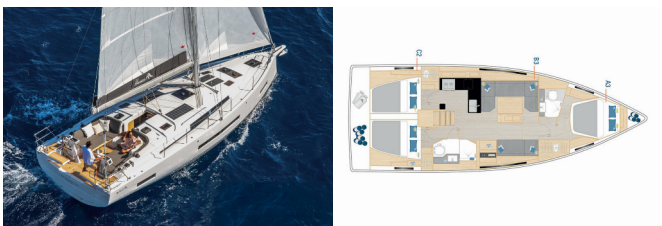

Charter Base	Marina Kornati, Croatia
Yacht ID	11521
Charter Brand	Hanse Yachts
Name	Sundance
Year	2025
Length	12.55 M
Cabins	3
Berths	6 + 2
Head/Shower	2

COMFORT: Bed linen, Cockpit cushions

DECK: Bathing platform, Bimini top, Cockpit table, Cockpit/stern, outside shower, Dinghy, Sprayhood, Teak cockpit