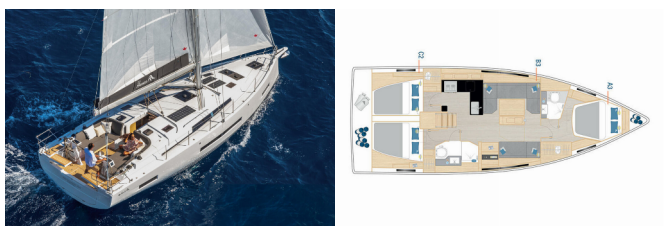

Charter Base	Marina Kornati, Croatia
Yacht ID	11521
Charter Brand	Hanse Yachts
Name	Sundance
Year	2025
Length	12.55 M
Cabins	3
Berths	6 + 2
Head/Shower	2

COMFORT: Bed linen, Cockpit cushions

DECK: Bathing platform, Bimini top, Cockpit table, Cockpit/stern, outside shower, Dinghy, Sprayhood, Teak cockpit