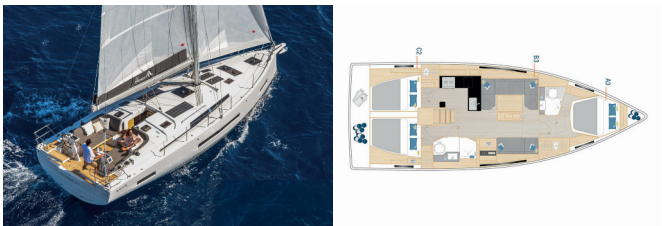

HANSE 410

Señorita (2025)

PRIMA SAILING
charter agency

VEMSA D.O.O. • Ozka Ulica 7 • 2310 Slovenska Bistrica • Slovenia

Phone: +386 41 767 155

E-mail: booking@prima-sailing.com

Web: prima-sailing.com

Charter Base	ACI Marina Dubrovnik, Croatia
Yacht ID	11519
Charter Brand	Hanse Yachts
Name	Señorita
Year	2025
Length	12.55 M
Cabins	3
Berths	6 + 2
Head/Shower	2

COMFORT: Bed linen, Cockpit cushions

DECK: Bathing platform, Bimini top, Cockpit table, Cockpit/stern, outside shower, Dinghy, Sprayhood, Teak cockpit

ENTERTAINMENT: Outdoor speakers, Radio CD mp3 player + USB