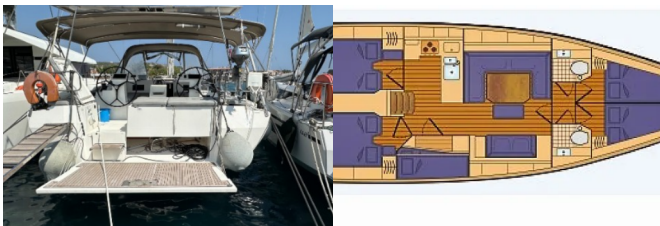

BAVARIA C45

Silver I (2020)

PRIMA SAILING
charter agency

VEMSA D.O.O. • Ozka Ulica 7 • 2310 Slovenska Bistrica • Slovenia

Phone: +386 41 767 155

E-mail: booking@prima-sailing.com

Web: prima-sailing.com

Charter Base	Alimos Marina, Greece
Yacht ID	11507
Charter Brand	Bavaria Yachtbau
Name	Silver I
Year	2020
Length	13.98 M
Cabins	5
Berths	10
Head/Shower	2

COMFORT: Cockpit cushions

DECK: Bathing platform, Bimini top, Galley in cockpit, Sprayhood

ENTERTAINMENT: Outdoor speakers, Radio CD mp3 player + USB, Bluetooth

INTERIOR: Electric fans, Electric fans in cabins, Electric toilet