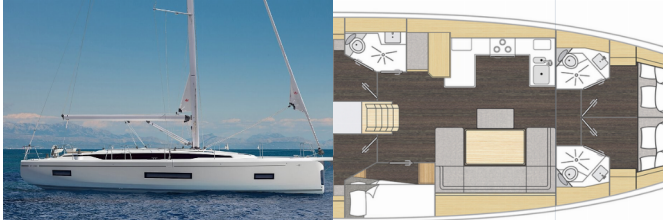

Charter Base	Marina Punat (Krk), Croatia
Yacht ID	11408
Charter Brand	Bavaria Yachtbau
Name	Princess Laura
Year	2025
Length	14.50 M
Cabins	5
Berths	10 + 2
Head/Shower	3

COMFORT: Bed linen, Blankets, Cockpit cushions, Pillows

DECK: Bathing platform, Bilge pump - Mechanic, Bimini top, Boat hook, Bosun's chair (Safe seat) (boatswain's chair), Cockpit fridge, Cockpit grill, Cockpit table with light, Cockpit/stern, outside shower, Deck brush, Dinghy, Dinghy (byboat) pump, Electric anchor windlass, Fenders, Gangway, Impeller, Jerry cans for diesel, Main anchor, Mooring ropes , Plastic bucket, Round/globular fender, Sea/Storm drogue anchor, Side door for boarding, Spare anchor (Reserve, Auxiliary anchor), Sponge, Sprayhood, Spring line, Swimming ladder, Teak cockpit, Water hose, Winch handles