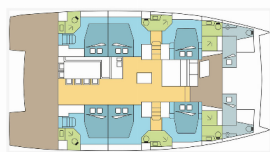

BALI 5.4

DREAM PANGA (2024)

PRIMA SAILING
charter agency

VEMSA D.O.O. • Ozka Ulica 7 • 2310 Slovenska Bistrica • Slovenia

Phone: +386 41 767 155

E-mail: booking@prima-sailing.com

Web: prima-sailing.com

Charter Base	Martinique, Caribbean
Yacht ID	11356
Charter Brand	Catana
Name	DREAM PANGA
Year	2024
Length	16.80 M
Cabins	6 + 2
Berths	12 + 2
Head/Shower	6 + 2

COMFORT: Cockpit cushions, Helmsman seat cushions

DECK: Bimini top, Cockpit table, Cockpit/stern, outside shower, Davit, Dinghy hydraulic lifting system, Electric anchor windlass, Grill/Barbecue/Plancha, Remote control for anchor winch with chain counter at helm, Seats for aft bench, Swimming ladder

ENTERTAINMENT: Outdoor speakers, Radio

GALLEY: Freezer, Kitchen utensils (Galley equipment, cutlery), Oven, Refrigerator

INTERIOR: Electric fans in cabins, Electric toilet, Indirect lighting in cabins and salon, Water Purifier

NAVIGATION: AIS, Autopilot, Depthsounder, GPS chart plotter - cockpit, Wind instrument/Anemometer

SAFETY: Extra fuel tank, Extra water tank, VHF radio

SAILS: Electric winch, Lazy bag, Lazy jacks

YACHT ELECTRICS: Air Conditioning, Alternator, Battery charger, Generator, Inverter, Service batteries, Solar panels, Watermaker - desalinator, WC pump