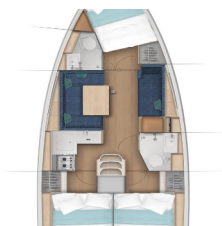

SUN ODYSSEY 380

Diana (2022)

PRIMA SAILING
charter agency

VEMSA D.O.O. • Ozka Ulica 7 • 2310 Slovenska Bistrica • Slovenia

Phone: +386 41 767 155

E-mail: booking@prima-sailing.com

Web: prima-sailing.com

Charter Base	Cannigione, Italy
Yacht ID	11188
Charter Brand	Jeanneau
Name	Diana
Year	2022
Length	11.22 M
Cabins	3
Berths	6 + 2
Head/Shower	2

COMFORT: Bed linen, Blankets, Cockpit cushions, Pillows, Towels

DECK: Anchor with chain, Bilge pump - Mechanic, Bimini top, Boat hook, Bosun's chair (Safe seat) (boatswain's chair), Cockpit/stern, outside shower, Deck brush, Electric anchor windlass, Fenders, Fuel funnel, Gangway, Mooring ropes , Plastic bucket, Spare anchor (Reserve, Auxiliary anchor), Sprayhood, Swimming ladder, Tender, Water hose, Winch handles

ENTERTAINMENT: CD player, Fins, Outdoor speakers

GALLEY: Coffee machine, Gas bottles, Hot water, Kitchen utensils (Galley equipment, cutlery), Oven, Refrigerator, Stove

INTERIOR: Barometer, Clock, Table

NAVIGATION: Autopilot, Binoculars, Compass, Echosounder/Depthsounder, GPS chart plotter, Hand bearing compass, Log, Pilot book, Radar reflector, Wind instrument/Anemometer

SAFETY: Buoyant smoke signal, Distress flare box, Emergency tiller, Fire extinguisher , First aid kit , Fog horn, Horseshoe lifebuoy, Life belts (Safety harness), Life jackets, Liferaft , Repair kit, Torch, VHF radio

YACHT ELECTRICS: Battery charger , Bilge pump - Electric, Shore power cable