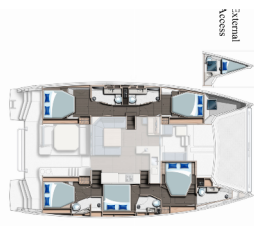

LEOPARD 50

Edoardo (2023)

PRIMA SAILING
charter agency

VEMSA D.O.O. • Ozka Ulica 7 • 2310 Slovenska Bistrica • Slovenia

Phone: +386 41 767 155

E-mail: booking@prima-sailing.com

Web: prima-sailing.com

Charter Base	Cannigione, Italy
Yacht ID	11163
Charter Brand	Leopard
Name	Edoardo
Year	2023
Length	15.40 M
Cabins	5 + 1
Berths	10 + 2
Head/Shower	5

COMFORT: Pillows

DECK: Anchor with chain, Bilge pump - Mechanic, Boat hook, Bosun's chair (Safe seat) (boatswain's chair), Deck brush, Electric anchor windlass, Fenders, Flybridge, Fuel funnel, Gangway, Grill/Barbecue/Plancha, Hard Top Bimini, Mooring ropes , Outboard engine, Plastic bucket, Spare anchor (Reserve, Auxiliary anchor), Swimming ladder, Tender, Water hose, Winch handles

ENTERTAINMENT: CD player, Fins, Outdoor speakers

GALLEY: Coffee machine, Gas bottles, Hot water, Kitchen utensils (Galley equipment, cutlery), Oven, Refrigerator, Stove

INTERIOR: Barometer, Clock, Water Purifier

NAVIGATION: Autopilot, Binoculars, Echosounder/Depthsounder, GPS chart plotter, Hand bearing compass, Log, Nautical charts, Pilot book, Radar reflector, Wind instrument/Anemometer

SAFETY: Buoyant smoke signal, Distress flare box, Emergency tiller, Fire extinguisher , First aid kit , Fog horn, Horseshoe lifebuoy, Life belts (Safety harness), Life jackets, Liferaft , Repair kit, Torch, VHF radio

SAILS: Electric winch

YACHT ELECTRICS: Air Conditioning, Bilge pump - Electric, Generator, Inverter, Solar panels, Watermaker - desalinator